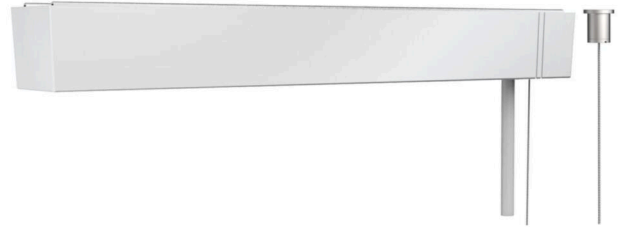

Accessories - Pattern wire suspension with ceiling cylinder

Rectangular canopy L=317mm vw, metal ceiling cylinder, 2 wires D=1.2 L=1900; Housing colour traffic white RAL 9016; Anschlussleitung 5x0,75. Light Control: netlife flex10L; Regiolux Classification: netlife flex; Control signal: DALI, Radio; Number of control gear (max): 5; Communication: Bluetooth; App name: Casambi, 4remote BT; System compatibility: flex10; flex10X; flex10L; flex37; flex39; Note: compatible with Casambi; Application: Office, Meeting rooms, Secondary rooms, Retail, Corridors, Garages, Classrooms, Sports facilities; Function: Motion detection*, Corridor function*, Guided Light*, HCL (only with DT8 luminaires), presence detection*, Daylight control, Tunable white (only with DT8 luminaires), Manual dimming, *only by auxiliary devices. Suspension set with integrated receiver Operation and configuration via the Casambi app.

CHARACTERISTICS

Order number	91101025121
EAN number	4020863377725
Commodity code	94059900
Certification mark	Indoor, CE

ELECTRICAL ENGINEERING

Wiring	5x0.75mm²

MECHANICS

Housing colour	traffic white RAL 9016
Dimensions (LxWxH/DxH)	317mm x 44.5mm x 39mm
Weight (net)	0.58kg
Type of installation	Pendant individual mounting, Pendant light strip mounting

Dimensions

L	317 mm	Length
B	44.5 mm	Width
H	39 mm	Height

DEEP-LINK

<https://www.regiolux.de/en/article/91101025121>